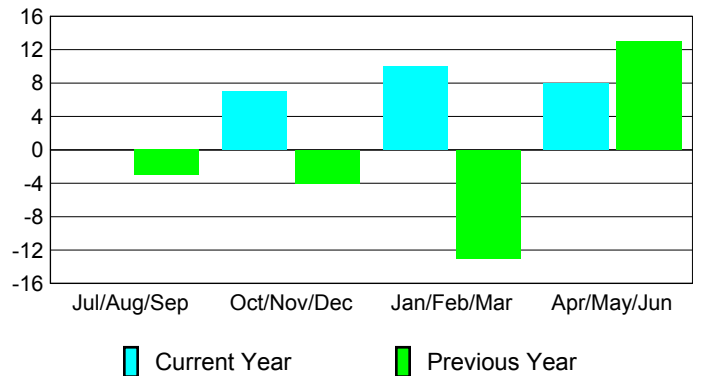

Membership Results 2008-2009

Membership 2007-2008

Month	Net Memb Goal	Actual New Memb	Actual Dropped Memb	Gain/Loss of Memb	Gain/Loss of Memb
Jul/Aug/Sep	9	45	-45	0	-3
Oct/Nov/Dec	8	47	-40	7	-4
Jan/Feb/Mar	10	39	-29	10	-13
Apr/May/June	12	48	-40	8	13
Totals	39	179	-154	25	-7

Membership Results 2008-2009

Goal, New, Dropped, Gain/Loss

Comparison of Membership Gain/Loss

Current Year Compared to the Previous Year

Gender Comparison 2008-2009

Jul/Aug/Sep

Oct/Nov/Dec

Jan/Feb/Mar

Apr/May/June

Male

Female