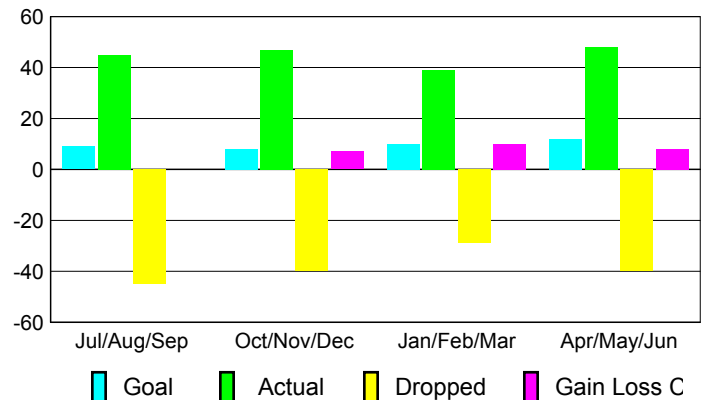

Membership Results 2008-2009

Goal, New, Dropped, Gain/Loss

Comparison of Membership Gain/Loss

Current Year Compared to the Previous Year